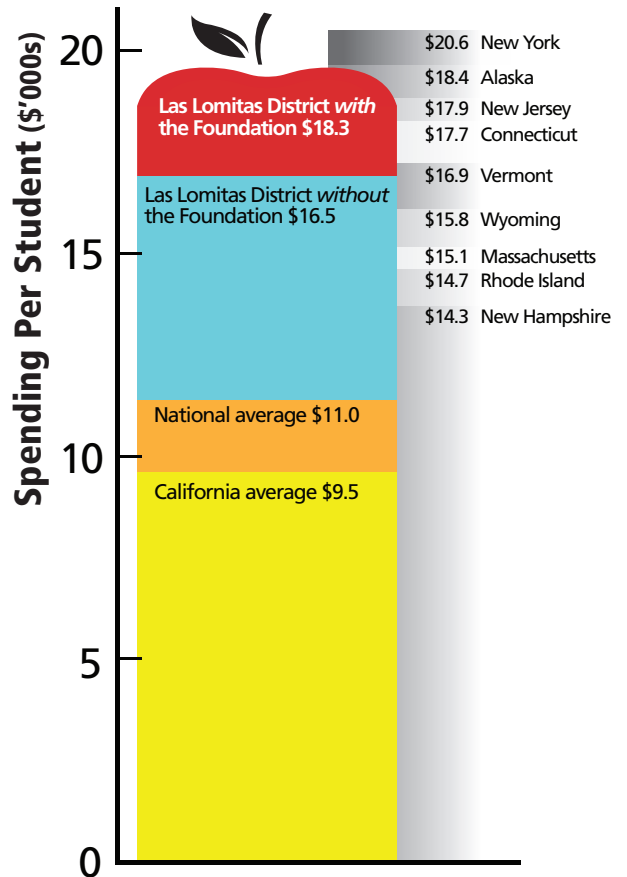

Class size with Foundation

25% 

Children Per Class

with the additional funds provided by LLEF

Compete at a National Level

Our district relies on the critical funds raised by LLEF

Promote Educational Excellence
and 21st Century Learning

75% Of Our Teachers
Participated in
Professional
Development

Reader's and Writer's Workshop, Next Generation
Science Standards, PE, Creativity, Math,
Technology Integration

Property Taxes Only Cover

70% Of the District's
Operating
Budget